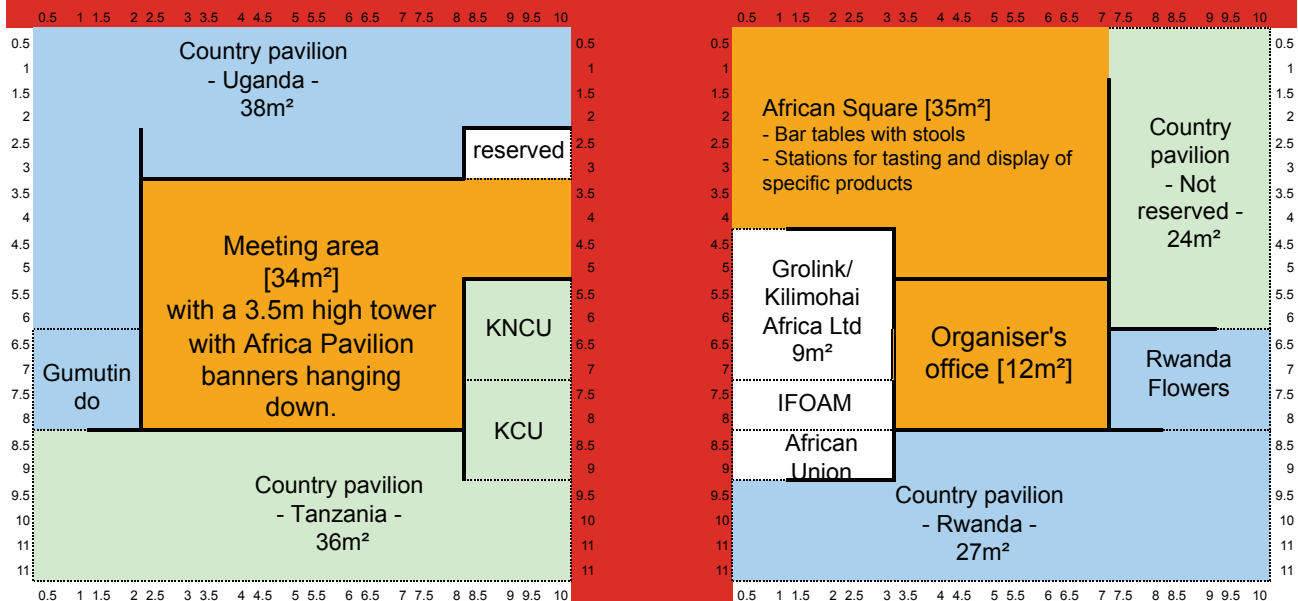

African Pavilion - BioFach 2010 - Layout

Last updated: 2010-11-19

red color = Aisle with red carpet

The measurements are not exact and may be shifted slightly, the fitting of water and electricity has to be done before a 100% accurate pavilion can be shown. Note that each square represents approximately 0.5m.