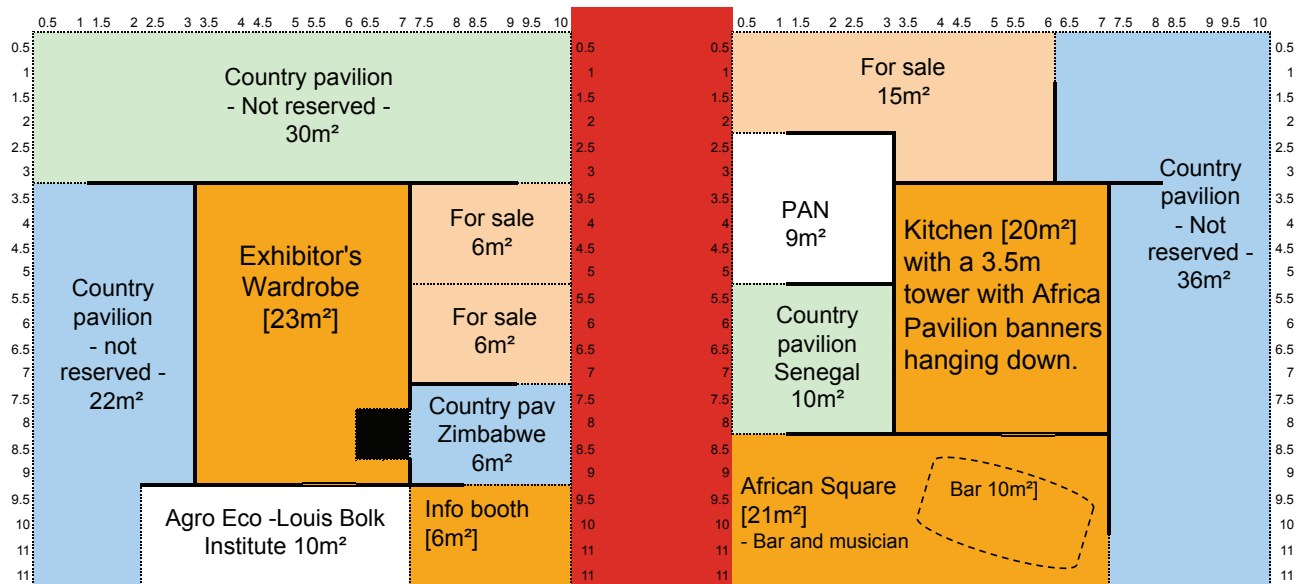

African Pavilion - BioFach 2010 - Layout

Last updated: 2010-11-19

red color = Aisle with red carpet

The measurements are not exact and may be shifted slightly, the fitting of water and electricity has to be done before a 100% accurate pavilion can be shown. Note that each square represents approximately 0.5m.