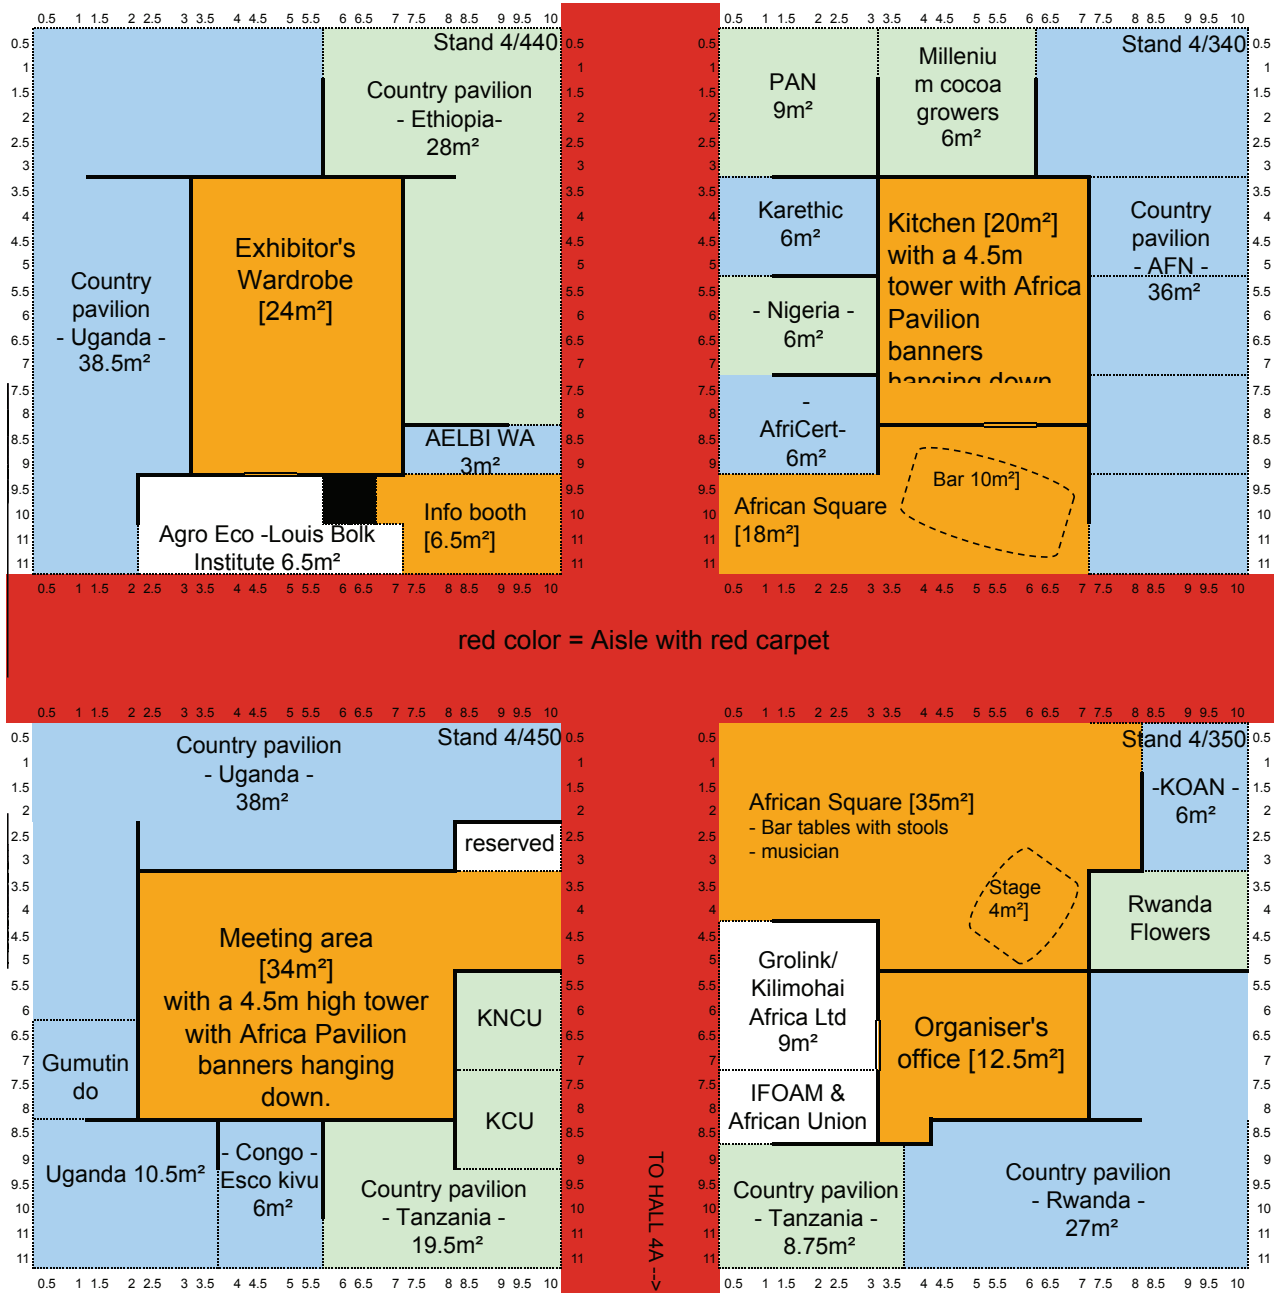

African Pavilion - BioFach 2010 - Layout

Last updated: 2010-02-08

- = common space / used
 - = space for sale - no restrictions
 - = space for sale - restricted to country sections
 - = space for sale - restricted to country sections
 - = pillar
 - = door
 - = wall
 - = space divider, invisible
 - = electricity
 - = water
 - = Internet
- 1 square represents approximately 0.5m

The measurements are not exact and may be shifted slightly, the fitting of water and electricity has to be done before a 100% accurate pavilion can be shown. Note that each square represents approximately 0.5m.