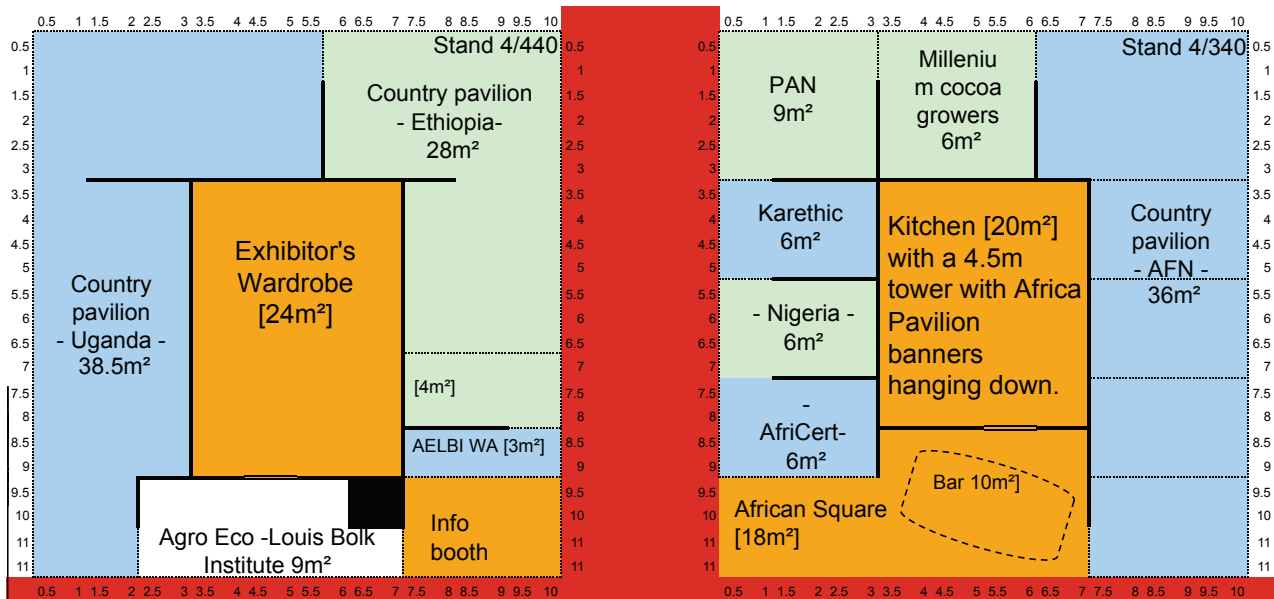

African Pavilion - BioFach 2010 - Layout

Last updated: 2010-02-09

red color = Aisle with red carpet

- = common space / used
- = space for sale - no restrictions
- = space for sale - restricted to country sections
- = space for sale - restricted to country sections
- = pillar
- = door
- = wall
- = space divider, invisible
- = electricity
- X
 = water
- X
 = Internet

1 square represents approximately 0.5m

The measurements are not exact and may be shifted slightly, the fitting of water and electricity has to be done before a 100% accurate pavilion can be shown. Note that each square represents approximately 0.5m.