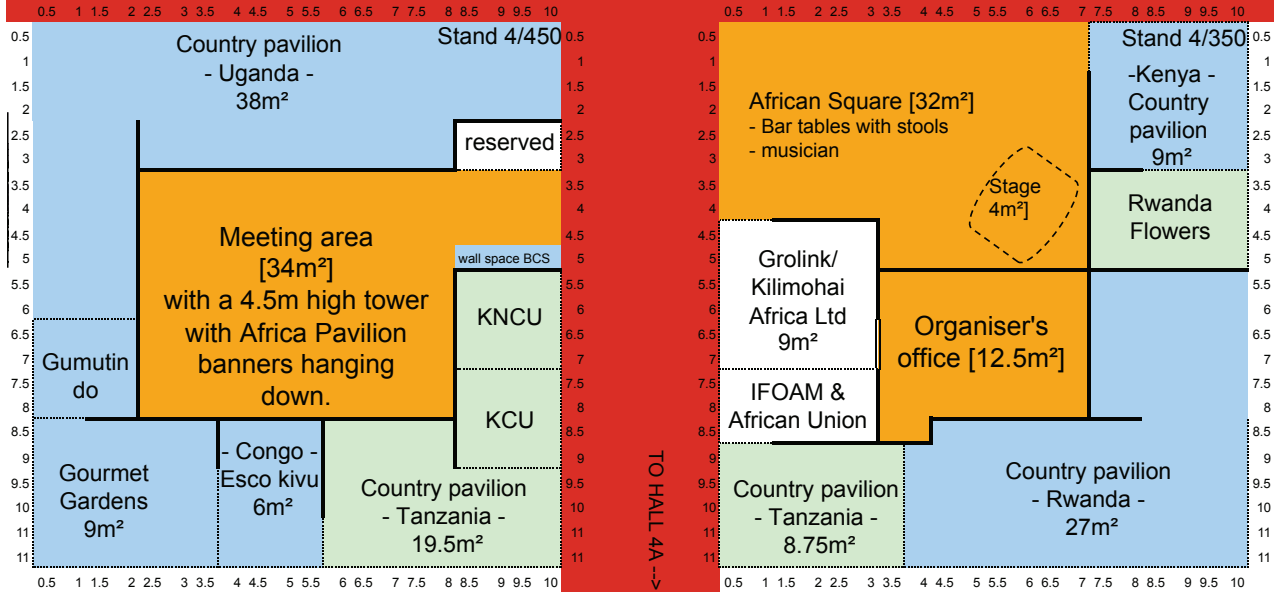

African Pavilion - BioFach 2010 - Layout

Last updated: 2010-02-09

red color = Aisle with red carpet

- = common space / used
- = space for sale - no restrictions
- = space for sale - restricted to country sections
- = space for sale - restricted to country sections
- = pillar
- = door
- = wall
- = space divider, invisible
- = electricity
- X
 = water
- X
 = Internet

1 square represents approximately 0.5m

The measurements are not exact and may be shifted slightly, the fitting of water and electricity has to be done before a 100% accurate pavilion can be shown. Note that each square represents approximately 0.5m.